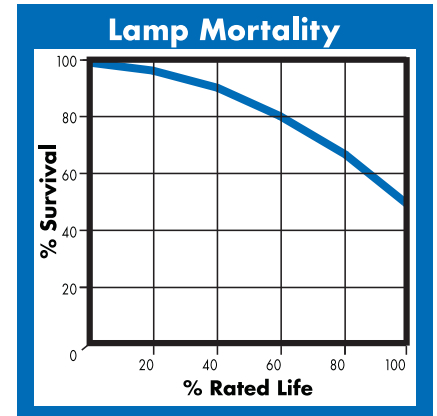

PHYSICAL

Bulb Diameter	2.1" (54mm)
Max. Overall Length (MOL)	5.4" (138mm)
Light Center Length (LCL)	3.4" (86mm)
Effective Arc Length	15.7mm
Max. Base Temperature (°C)	210
Max. Bulb Temperature (°C)	450
Socket Pulse Rating (KV)	4.5
Luminaire Type	Open / Enclosed Rated

ELECTRICAL

Lamp Watts	150
Lamp Oper. Voltage (Nom.)	95

SUSTAINABILITY

Mercury Amount (mg)	4.8
Picograms of Hg per Mean Lumen Hour	24

NOTES

- Lamp performance ratings published in this data sheet are based upon operation with approved electronic ballasts.
- Performance ratings of Universal lamps are based upon Vertical ($\pm 15^\circ$) operation.
- Minimum Starting Temperature: $-40^\circ\text{C}/^\circ\text{F}$.
- To calculate nighttime Scotopic lumens, multiply the lumen rating by the S/P ratio (2.1).