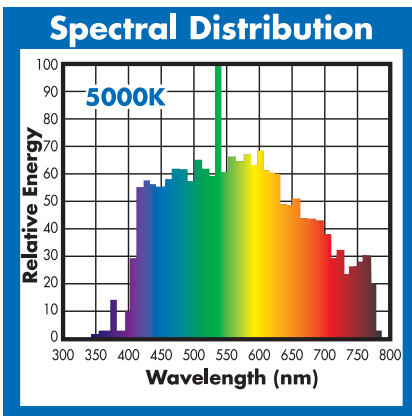

150 Watt Pulse Start Lamp

95150 DATA SHEET

Natural White®

EDX17

Dia. = 2.1" (54mm)
MOL = 5.4" (138mm)
LCL = 3.4" (86mm)
Base = Medium (E26)

MP 150W/U/PS/EM/950

GENERAL Characteristics

Lamp Type	MH Pulse Start Single Ended
ANSI Code	M102/O
Bulb Shape	EDX17
Base Type	Medium (E26)
Bulb Finish	Clear
Rated Life	20000 hours
Operating Position	Universal

PHOTOMETRIC

Initial Lumens	11100
Lumens Per Watt	74
Lamp Lumen Depreciation (LLD)	0.90 (90%) @ 8000 hours
Correlated Color Temperature	5000K
Chromaticity Coordinates (CIE-x,y)	.346 .359
Color Rendering Index (CRI) R_a	90+

PHYSICAL

Bulb Diameter	2.1" (54mm)
Max. Overall Length (MOL)	5.4" (138mm)
Light Center Length (LCL)	3.4" (86mm)
Effective Arc Length	15.7mm
Max. Base Temperature (°C)	210
Max. Bulb Temperature (°C)	450
Socket Pulse Rating (KV)	4.5
Luminaire Type	Open / Enclosed Rated

ELECTRICAL

Lamp Watts	150
Lamp Oper. Voltage (Nom.)	95

SUSTAINABILITY

Mercury Amount (mg)	4.8
Picograms of Hg per Mean Lumen Hour	24

NOTES

- Lamp performance ratings published in this data sheet are based upon operation with approved electronic ballasts.
- Performance ratings of Universal lamps are based upon Vertical ($\pm 15^\circ$) operation.
- Minimum Starting Temperature: $-40^\circ\text{C}/^\circ\text{F}$.
- To calculate nighttime Scotopic lumens, multiply the lumen rating by the S/P ratio (2.1).