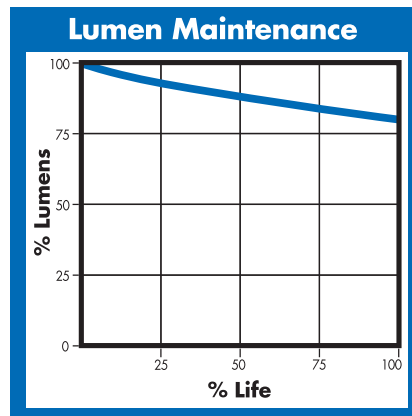

PHOTOMETRIC

Initial Lumens	11100
Lumens Per Watt	74
Lamp Lumen Depreciation (LLD)	0.90 (90%) @ 8000 hours
Correlated Color Temperature	5000K
Chromaticity Coordinates (CIE-x,y)	.346 .359
Color Rendering Index (CRI) R_a	90+

PHYSICAL

Bulb Diameter	2.1" (54mm)
Max. Overall Length (MOL)	5.4" (138mm)
Light Center Length (LCL)	3.4" (86mm)
Effective Arc Length	15.7mm
Max. Base Temperature (°C)	210
Max. Bulb Temperature (°C)	450
Socket Pulse Rating (KV)	4.5
Luminaire Type	Open / Enclosed Rated

ELECTRICAL

Lamp Watts	150
Lamp Oper. Voltage (Nom.)	95

SUSTAINABILITY

Mercury Amount (mg)	4.8
Picograms of Hg per Mean Lumen Hour	24

NOTES

- Lamp performance ratings published in this data sheet are based upon operation with approved electronic ballasts.
- Performance ratings of Universal lamps are based upon Vertical ($\pm 15^\circ$) operation.
- Minimum Starting Temperature: $-40^\circ\text{C}/^\circ\text{F}$.
- To calculate nighttime Scotopic lumens, multiply the lumen rating by the S/P ratio (2.1).