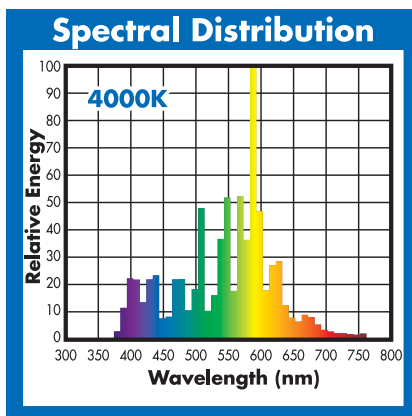

PHOTOMETRIC

Initial Lumens	32000
Lumens Per Watt	91
Lamp Lumen Depreciation (LLD)	0.80 (80%) @ 8000
Correlated Color Temperature	4000K
Chromaticity Coordinates (CIE-x,y)	.385 .390
Color Rendering Index (CRI) R_a	68

PHYSICAL

Bulb Diameter	2.0" (52mm)
Max. Overall Length (MOL)	11.5" (292mm)
Light Center Length (LCL)	7.0" (178mm)
Effective Arc Length	38.4mm
Max. Base Temperature (°C)	210
Max. Bulb Temperature (°C)	500
Socket Pulse Rating (KV)	4
Luminaire Type	Open / Enclosed Rated

ELECTRICAL

Lamp Watts	350
Lamp Oper. Voltage (Nom.)	135

SUSTAINABILITY

Mercury Amount (mg)	27.0
Picograms of Hg per Mean Lumen Hour	41

NOTES

- Lamp performance ratings published in this data sheet are based upon operation with magnetic ballasts.
- Operation of position-rated lamps outside of their tolerances will result in poor performance.
- Minimum Starting Temperature: -40°C/°F.
- To calculate nighttime Scotopic lumens, multiply the lumen rating by the S/P ratio (1.7).