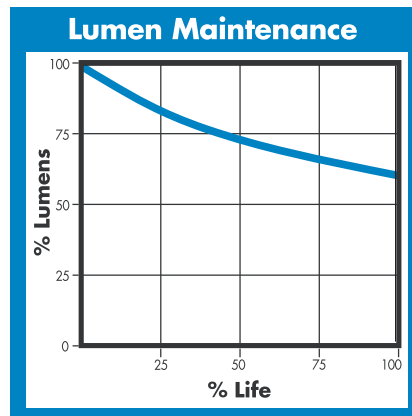

PHYSICAL

Bulb Diameter	2.0" (52mm)
Max. Overall Length (MOL)	11.5" (292mm)
Light Center Length (LCL)	7.0" (178mm)
Effective Arc Length	38.4mm
Max. Base Temperature (°C)	210
Max. Bulb Temperature (°C)	500
Socket Pulse Rating (KV)	4
Luminaire Type	Open / Enclosed Rated

ELECTRICAL

Lamp Watts	350
Lamp Oper. Voltage (Nom.)	135

SUSTAINABILITY

Mercury Amount (mg)	27.0
Picograms of Hg per Mean Lumen Hour	41

NOTES

- Lamp performance ratings published in this data sheet are based upon operation with magnetic ballasts.
- Operation of position-rated lamps outside of their tolerances will result in poor performance.
- Minimum Starting Temperature: -40°C/°F.
- To calculate nighttime Scotopic lumens, multiply the lumen rating by the S/P ratio (1.7).