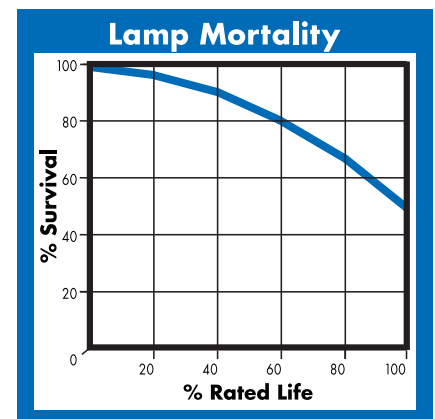

(800) 451-2606

Fax: (800) 451-2605
2451 Enterprise Parkway East
Twinsburg, Ohio 44087 USA
E-mail: venture@adlt.com
VentureLighting.com

THIS LAMP CONFORMS TO FEDERAL STANDARD 21 CFR 1040.30
Complies with (CE), Low Voltage (CE), WEEE and RoHS Directives

Warning: This lamp can cause skin burn and eye inflammation from shortwave ultraviolet radiation if outer envelope of the lamp is broken or punctured. Do not use where people will remain for more than a few minutes unless adequate shielding or other safety precautions are used. Lamps that will automatically extinguish when outer envelope is broken or punctured are commercially available.