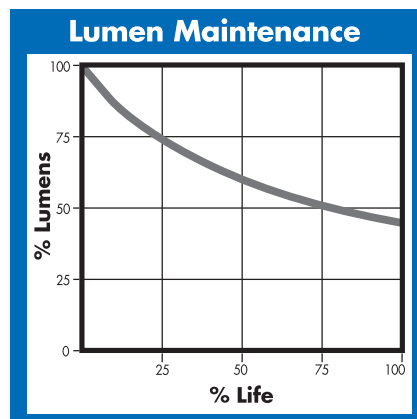

(800) 451-2606

Fax: (800) 451-2605
2451 Enterprise Parkway East
Twinsburg, Ohio 44087 USA
E-mail: venture@adlt.com
VentureLighting.com

THIS LAMP CONFORMS TO FEDERAL STANDARD 21 CFR 1040.30
Complies with (CE), Low Voltage (CE), WEEE and RoHS Directives

Warning: This lamp can cause skin burn and eye inflammation from shortwave ultraviolet radiation if outer envelope of the lamp is broken or punctured. Do not use where people will remain for more than a few minutes unless adequate shielding or other safety precautions are used. Lamps that will automatically extinguish when outer envelope is broken or punctured are commercially available.