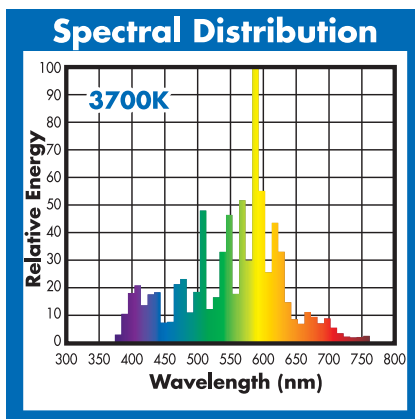

(800) 451-2606

Fax: (800) 451-2605
2451 Enterprise Parkway East
Twinsburg, Ohio 44087 USA
E-mail: venture@adlt.com
VentureLighting.com

THIS LAMP CONFORMS TO FEDERAL STANDARD 21 CFR 1040.30
Complies with (CE), Low Voltage (CE), WEEE and RoHS Directives

Warning: This lamp can cause skin burn and eye inflammation from shortwave ultraviolet radiation if outer envelope of the lamp is broken or punctured. Do not use where people will remain for more than a few minutes unless adequate shielding or other safety precautions are used. Lamps that will automatically extinguish when outer envelope is broken or punctured are commercially available.