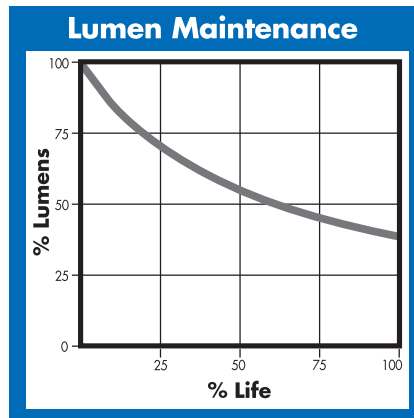

(800) 451-2606

6675 Parkland Blvd., Suite 100

Solon, Ohio 44139 USA

E-mail: Venture_Lighting@VentureLighting.com

VentureLighting.com

THIS LAMP CONFORMS TO FEDERAL STANDARD 21 CFR 1040.30
Complies with (CE), Low Voltage (CE), WEEE and RoHS Directives

Warning: This lamp can cause skin burn and eye inflammation from shortwave ultraviolet radiation if outer envelope of the lamp is broken or punctured. Do not use where people will remain for more than a few minutes unless adequate shielding or other safety precautions are used. Lamps that will automatically extinguish when outer envelope is broken or punctured are commercially available.