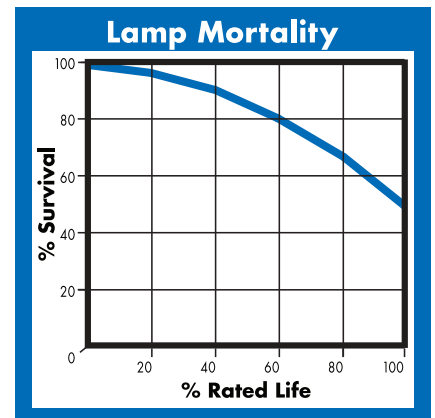

(800) 451-2606

6675 Parkland Blvd., Suite 100

Solon, Ohio 44139 USA

E-mail: Venture_Lighting@VentureLighting.com

VentureLighting.com

THIS LAMP CONFORMS TO FEDERAL STANDARD 21 CFR 1040.30
Complies with (CE), Low Voltage (CE), WEEE and RoHS Directives

Warning: This lamp can cause skin burn and eye inflammation from shortwave ultraviolet radiation if outer envelope of the lamp is broken or punctured. Do not use where people will remain for more than a few minutes unless adequate shielding or other safety precautions are used. Lamps that will automatically extinguish when outer envelope is broken or punctured are commercially available.