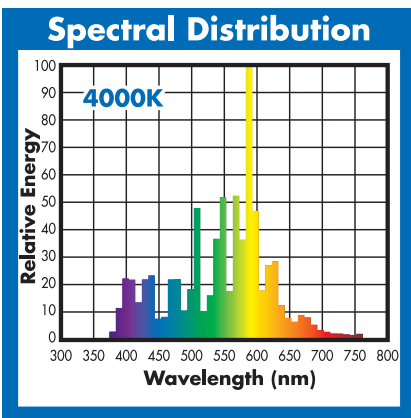

(800) 451-2606

6675 Parkland Blvd., Suite 100

Solon, Ohio 44139 USA

E-mail: Venture_Lighting@VentureLighting.com

VentureLighting.com

THIS LAMP CONFORMS TO FEDERAL STANDARD 21 CFR 1040.30
Complies with (CE), Low Voltage (CE), WEEE and RoHS Directives

Warning: This lamp can cause skin burn and eye inflammation from shortwave ultraviolet radiation if outer envelope of the lamp is broken or punctured. Do not use where people will remain for more than a few minutes unless adequate shielding or other safety precautions are used. Lamps that will automatically extinguish when outer envelope is broken or punctured are commercially available.