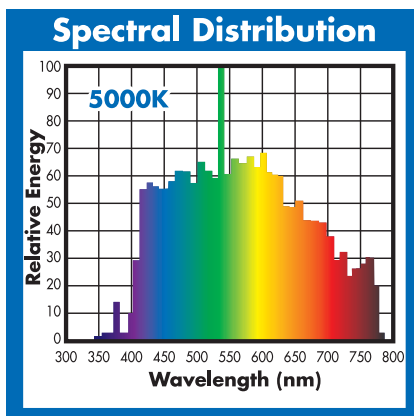

ELECTRICAL

Lamp Watts	295
Lamp Oper. Voltage (Nom.)	135

PHOTOMETRIC

Initial Lumens	22500
Lumens Per Watt	76
Lamp Lumen Depreciation (LLD)	0.90 (90%) @ 8000 hours
Correlated Color Temperature	5000K
Chromaticity Coordinates (CIE-x,y)	.346 .359
Color Rendering Index (CRI) R_a	90+

PHYSICAL

Bulb Diameter	2.0" (52mm)
Max. Overall Length (MOL)	11.5" (292mm)
Light Center Length (LCL)	7.0" (178mm)
Effective Arc Length	28.2mm
Max. Base Temperature (°C)	210
Max. Bulb Temperature (°C)	500
Socket Pulse Rating (KV)	4
Luminaire Type	Open / Enclosed Rated

Dia. = 2.0" (52mm)
MOL = 11.5" (292mm)
LCL = 7.0" (178mm)
Base = Mogul (EX39)

SUSTAINABILITY

Mercury Amount (mg)	12.0
Picograms of Hg per Mean Lumen Hour	23

NOTES

- Lamp performance ratings published in this data sheet are based upon operation with magnetic ballasts.
- Operation of position-rated lamps outside of their tolerances will result in poor performance.
- Minimum Starting Temperature: -40°C/°F.
- To calculate nighttime Scotopic lumens, multiply the lumen rating by the S/P ratio (2.1).