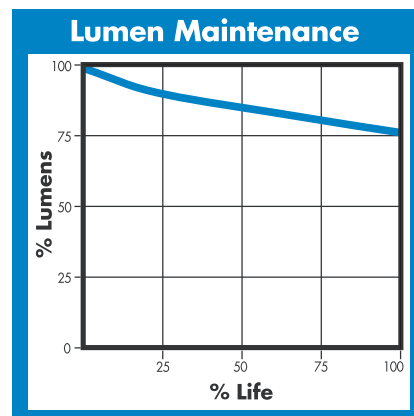

ELECTRICAL

Lamp Watts	295
Lamp Oper. Voltage (Nom.)	135

PHOTOMETRIC

Initial Lumens	22500
Lumens Per Watt	76
Lamp Lumen Depreciation (LLD)	0.90 (90%) @ 8000 hours
Correlated Color Temperature	5000K
Chromaticity Coordinates (CIE-x,y)	.346 .359
Color Rendering Index (CRI) R_a	90+

PHYSICAL

Bulb Diameter	2.0" (52mm)
Max. Overall Length (MOL)	11.5" (292mm)
Light Center Length (LCL)	7.0" (178mm)
Effective Arc Length	28.2mm
Max. Base Temperature (°C)	210
Max. Bulb Temperature (°C)	500
Socket Pulse Rating (KV)	4
Luminaire Type	Open / Enclosed Rated

Dia. = 2.0" (52mm)
MOL = 11.5" (292mm)
LCL = 7.0" (178mm)
Base = Mogul (EX39)

SUSTAINABILITY

Mercury Amount (mg)	12.0
Picograms of Hg per Mean Lumen Hour	23

NOTES

- Lamp performance ratings published in this data sheet are based upon operation with magnetic ballasts.
- Operation of position-rated lamps outside of their tolerances will result in poor performance.
- Minimum Starting Temperature: -40°C/°F.
- To calculate nighttime Scotopic lumens, multiply the lumen rating by the S/P ratio (2.1).