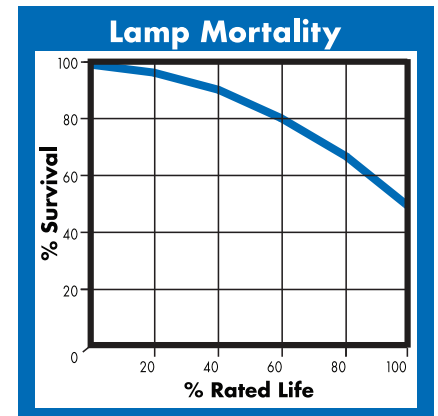

ELECTRICAL

Lamp Watts	295
Lamp Oper. Voltage (Nom.)	135

PHOTOMETRIC

Initial Lumens	22500
Lumens Per Watt	76
Lamp Lumen Depreciation (LLD)	0.90 (90%) @ 8000 hours
Correlated Color Temperature	5000K
Chromaticity Coordinates (CIE-x,y)	.346 .359
Color Rendering Index (CRI) R_a	90+

PHYSICAL

Bulb Diameter	2.0" (52mm)
Max. Overall Length (MOL)	11.5" (292mm)
Light Center Length (LCL)	7.0" (178mm)
Effective Arc Length	28.2mm
Max. Base Temperature (°C)	210
Max. Bulb Temperature (°C)	500
Socket Pulse Rating (KV)	4
Luminaire Type	Open / Enclosed Rated

Dia. = 2.0" (52mm)
MOL = 11.5" (292mm)
LCL = 7.0" (178mm)
Base = Mogul (EX39)

SUSTAINABILITY

Mercury Amount (mg)	12.0
Picograms of Hg per Mean Lumen Hour	23

NOTES

- Lamp performance ratings published in this data sheet are based upon operation with magnetic ballasts.
- Operation of position-rated lamps outside of their tolerances will result in poor performance.
- Minimum Starting Temperature: -40°C/°F.
- To calculate nighttime Scotopic lumens, multiply the lumen rating by the S/P ratio (2.1).