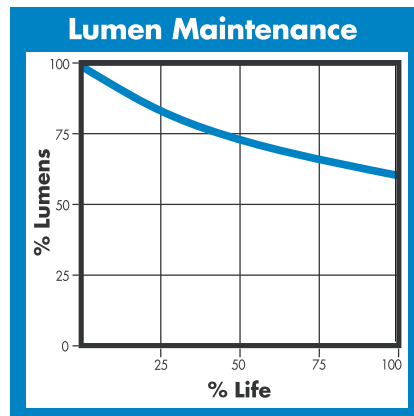

(800) 451-2606

6675 Parkland Blvd., Suite 100
Solon, Ohio 44139 USA

E-mail: Venture_Lighting@VentureLighting.com

VentureLighting.com

THIS LAMP CONFORMS TO FEDERAL STANDARD 21 CFR 1040.30
Complies with (CE), Low Voltage (CE), WEEE and RoHS Directives

Warning: This lamp can cause skin burn and eye inflammation from shortwave ultraviolet radiation if outer envelope of the lamp is broken or punctured. Do not use where people will remain for more than a few minutes unless adequate shielding or other safety precautions are used. Lamps that will automatically extinguish when outer envelope is broken or punctured are commercially available.