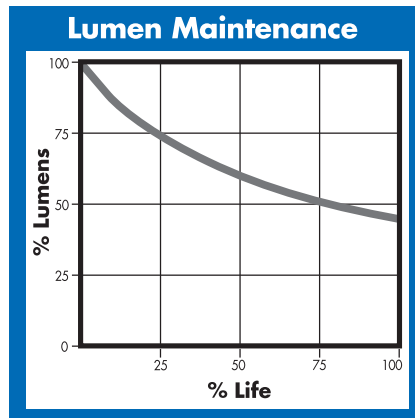

(800) 451-2606

6675 Parkland Blvd., Suite 100

Solon, Ohio 44139 USA

E-mail: Venture_Lighting@VentureLighting.com

VentureLighting.com

THIS LAMP CONFORMS TO FEDERAL STANDARD 21 CFR 1040.30
Complies with (CE), Low Voltage (CE), WEEE and RoHS Directives

Warning: This lamp can cause skin burn and eye inflammation from shortwave ultraviolet radiation if outer envelope of the lamp is broken or punctured. Do not use where people will remain for more than a few minutes unless adequate shielding or other safety precautions are used. Lamps that will automatically extinguish when outer envelope is broken or punctured are commercially available.