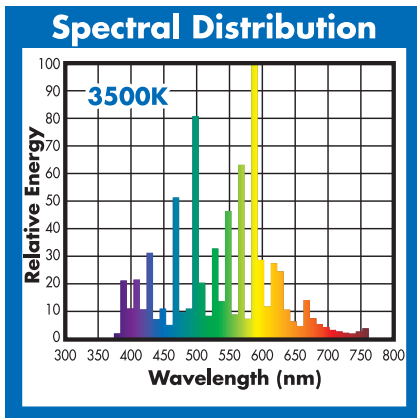

(800) 451-2606

6675 Parkland Blvd., Suite 100

Solon, Ohio 44139 USA

E-mail: Venture_Lighting@VentureLighting.com

VentureLighting.com

THIS LAMP CONFORMS TO FEDERAL STANDARD 21 CFR 1040.30
Complies with (CE), Low Voltage (CE), WEEE and RoHS Directives

Warning: This lamp can cause skin burn and eye inflammation from shortwave ultraviolet radiation if outer envelope of the lamp is broken or punctured. Do not use where people will remain for more than a few minutes unless adequate shielding or other safety precautions are used. Lamps that will automatically extinguish when outer envelope is broken or punctured are commercially available.